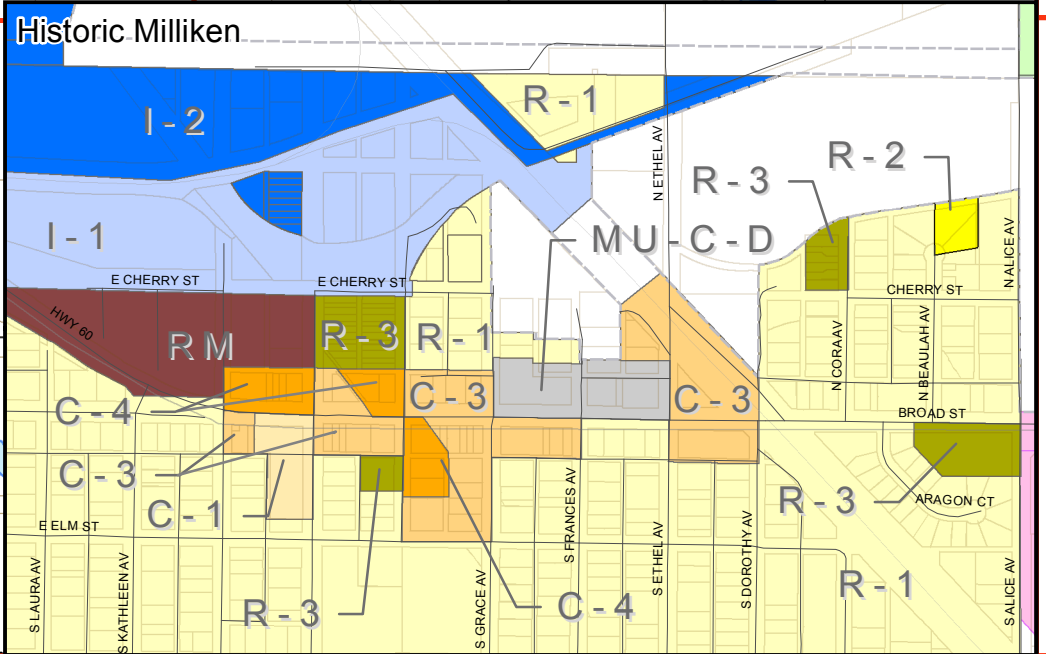

67W

66W

05N

05N

04N

04N

03N

03N

67W

66W

TOWN OF MILLIKEN ZONING MAP WELD COUNTY, COLORADO

0 0.25 0.5 1 1.5 2
Miles

See inset map
of Historic Milliken

July 16, 2008